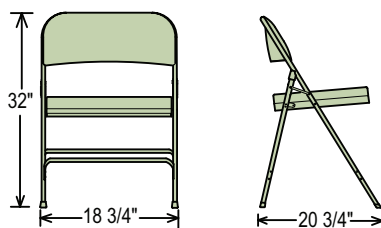

3200 SERIES

PREMIUM STEEL FABRIC FOLDING CHAIR

Introducing...
3200 SERIES PREMIUM STEEL FOLDING CHAIRS WITH VINYL SEATING

in 2 vinyl/frame combos:
Black/Black • Beige/Beige

300lb. weight capacity!

SPECS:

- 2" Upholstered box seat on a masonite board with 8 rivets
- Features 18-gauge 7/8" round tubular frame
- Two U-shaped double riveted cross braces
- Powder-coated frame
- Double hinges on each side for added stability and durability
- Color coordinated V-tip plugs for added stability
- Color coordinated polypropylene glides
- Fabric and Foam are Cal 117 rated
- Scotchguarded fabric is rated to 30,000 double rubs
- Institutional grade fabric over 2", 0.9lb. density foam seat and 1.2lb. density back
- Padded backs are fully covered in fabric on both sides

DIMENSIONS:

OVERALL: 32"H X 18 3/4"W X 20 3/4"D
FOLDED: 39 3/4"H X 18 3/4"W X 3 3/4"D
SEAT: 18 1/2"H X 15 3/4"W X 15 1/2"D
BACK: 8 3/4"H X 18 3/4"W

CAL-117 RATED

FRAME / FABRIC COMBINATIONS

- #3212 CHARCOAL GREY FABRIC / BLACK FRAME
- #3215 REGAL BLUE FABRIC / GREY FRAME
- #3218 NEW BURGUNDY FABRIC / GREY FRAME
- #3219 ANTIQUE GOLD FABRIC / BROWN FRAME

FRAME / VINYL COMBINATIONS

- #3210 BLACK VINYL / BLACK FRAME
- #3201 BEIGE VINYL / BEIGE FRAME

EXT-8 Extension Bar required for 3200 Series on Model #84 (88" DOOR HEIGHT CLEARANCE)

USE WITH:

Model #EXT-8 Extension Bar for Model #84

Model #84 Double-Tier Hanging Chair Truck
CAPACITY: HOLDS UP TO 60 FOLDING CHAIRS (3200 SERIES) WITH EXT-8

Model #DY35/#DY50 Folding Chair Dolly
CAPACITY: DY35 HOLD S UP TO 24 FOLDING CHAIRS (3200 SERIES) DY50 HOLDS UP TO 35 FOLDING CHAIRS (3200 SERIES) FOR VERTICAL FOLDING STORAGE

AVAILABLE ACCESSORIES

- #PGC1 GANGING DEVICE
- #MGC1 GANGING DEVICE
- GLIDES
- V-TIPS

National Public Seating